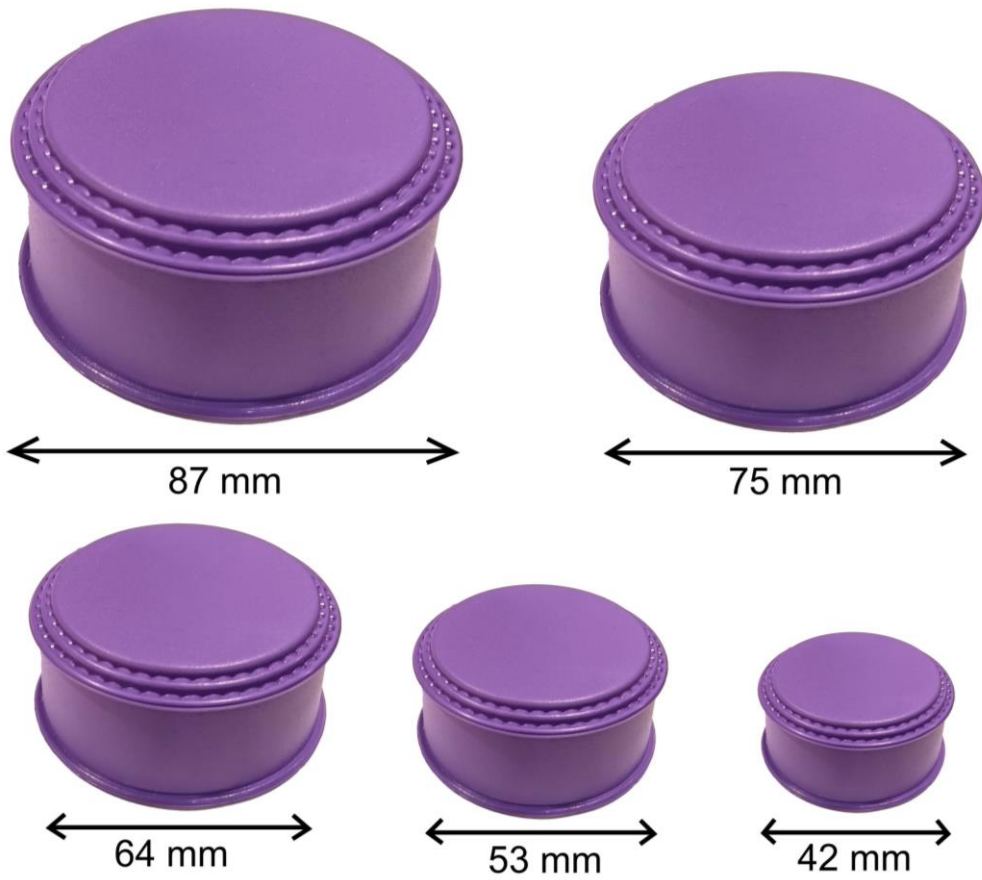

MARBLE SET

87 mm

75 mm

64 mm

53 mm

42 mm

PINK A1 SET

87 mm

75 mm

64 mm

53 mm

42 mm

GREY A1 SET

BLUE A1 SET

OLIVE RUBY SET

PURPLE RUBY SET

MATRIX CHAIN
(41mm x 155mm x 17mm)

BABY 0

BABY RING

DIAMOND BABY RING

POLO RING

FR RING

JUMBO RING

2.3 INCH