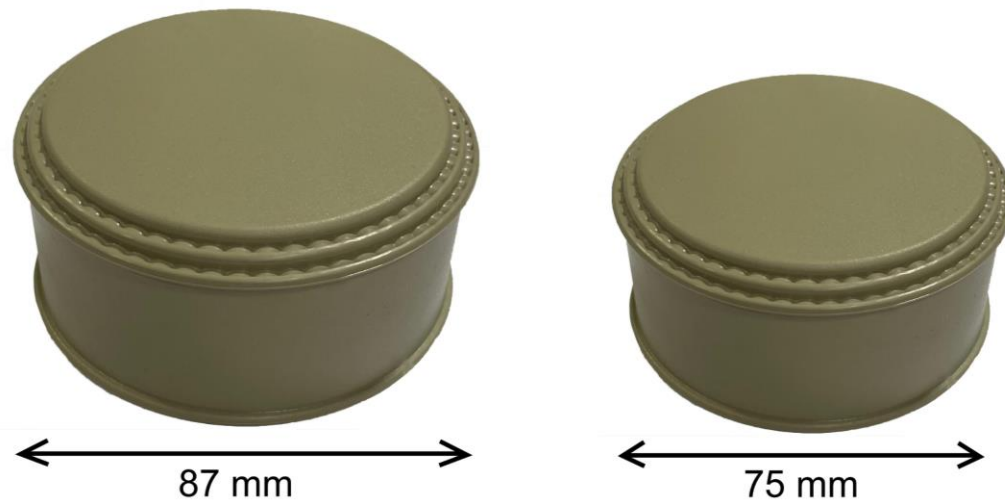

MARBLE SET

87 mm

75 mm

64 mm

53 mm

42 mm

PINK A1 SET

87 mm

75 mm

64 mm

53 mm

42 mm

GREY A1 SET

BLUE A1 SET

OLIVE RUBY SET

PURPLE RUBY SET