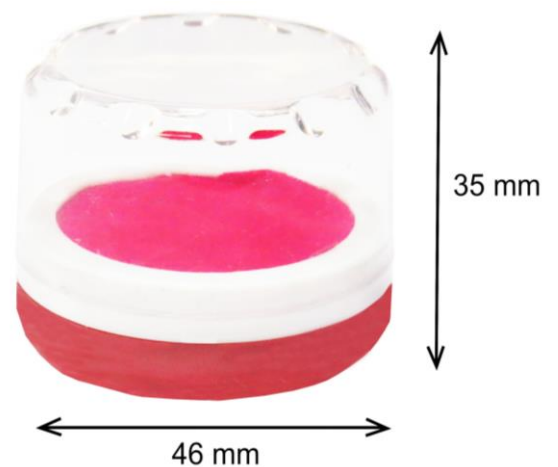

MARBLE SET

87 mm

75 mm

64 mm

53 mm

42 mm

PINK A1 SET

87 mm

75 mm

64 mm

53 mm

42 mm

GREY A1 SET

BLUE A1 SET

OLIVE RUBY SET

PURPLE RUBY SET

MATRIX CHAIN
(41mm x 155mm x 17mm)

BABY 0

BABY RING

DIAMOND BABY RING

POLO RING

FR RING

JUMBO RING

2.3 INCH

BIG ROSE RING

1.8 INCH

8 INCH

HEART RING

ROSE RING