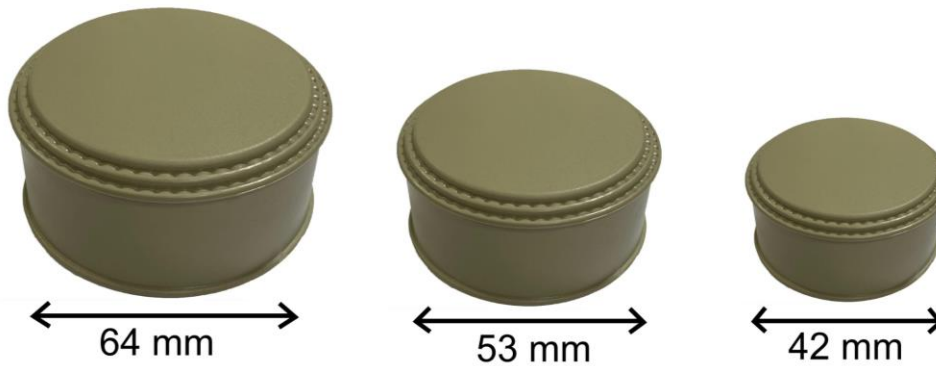

MARBLE SET

87 mm

75 mm

64 mm

53 mm

42 mm

PINK A1 SET

87 mm

75 mm

64 mm

53 mm

42 mm

GREY A1 SET

BLUE A1 SET

OLIVE RUBY SET

PURPLE RUBY SET