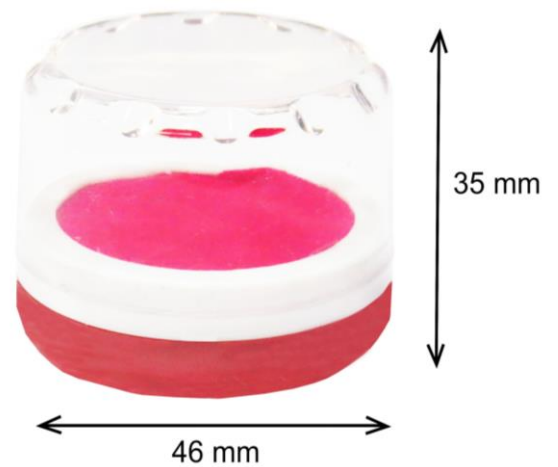

75 mm

64 mm

53 mm

42 mm

GREY A1 SET

BLUE A1 SET

OLIVE RUBY SET

87 mm

75 mm

64 mm

53 mm

42 mm

PEARL GREEN RUBY SET

87 mm

75 mm

64 mm

53 mm

42 mm

RED RUBY SET

PURPLE RUBY SET

MATRIX CHAIN
(41mm x 155mm x 17mm)

BABY 0

BABY RING

DIAMOND BABY RING

POLO RING

FR RING

JUMBO RING

2.3 INCH

BIG ROSE RING

1.8
INCH

8 INCH

HEART RING