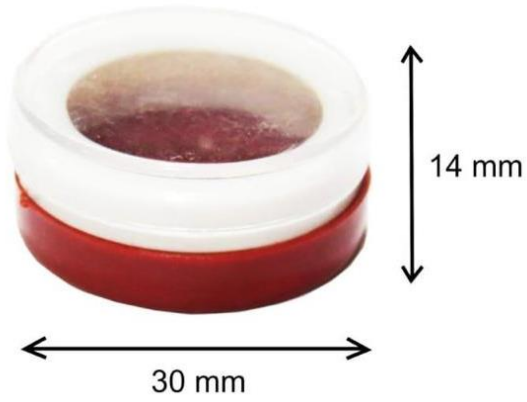

75 mm

64 mm

53 mm

42 mm

GREY A1 SET

BLUE A1 SET

OLIVE RUBY SET

87 mm

53 mm

42 mm

RED RUBY SET

PURPLE RUBY SET

MATRIX CHAIN
(41mm x 155mm x 17mm)

BABY 0

BABY RING

DIAMOND BABY RING