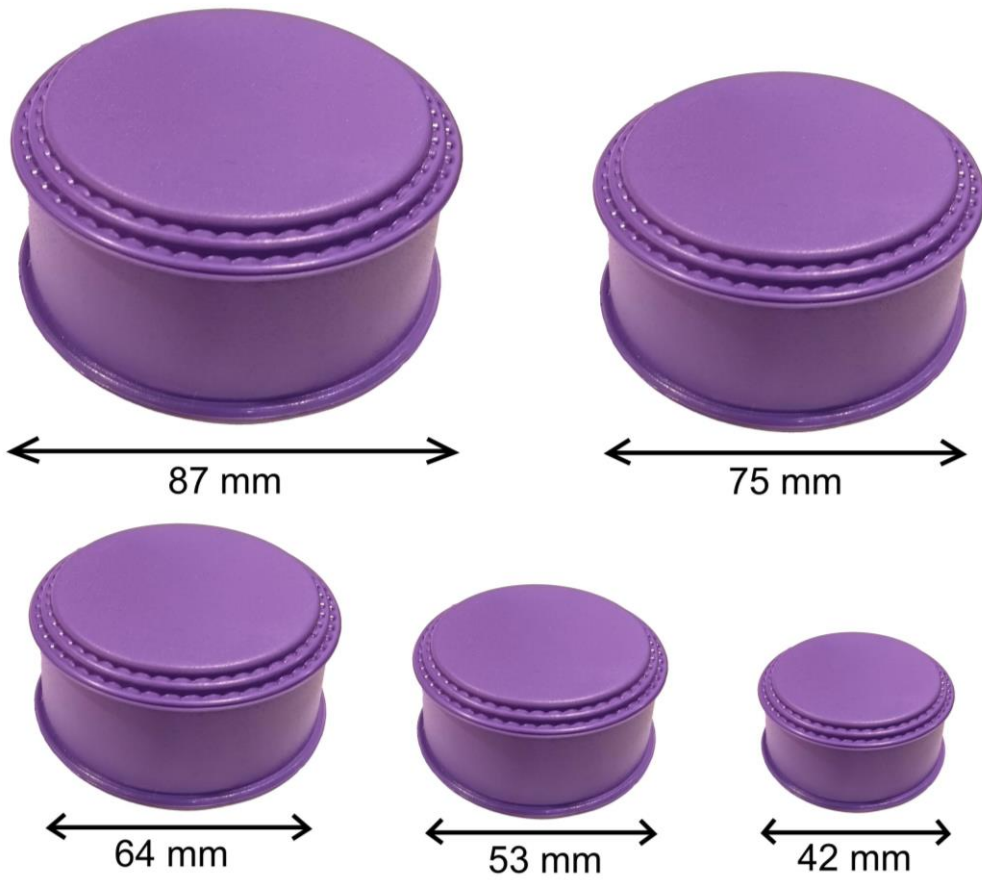

MARBLE SET

87 mm

75 mm

64 mm

53 mm

42 mm

PINK A1 SET

87 mm

75 mm

64 mm

53 mm

42 mm

GREY A1 SET

BLUE A1 SET

OLIVE RUBY SET

87 mm

75 mm

64 mm

53 mm

42 mm

PEARL GREEN RUBY SET

87 mm

75 mm

64 mm

53 mm

42 mm

RED RUBY SET

PURPLE RUBY SET

MATRIX CHAIN
(41mm x 155mm x 17mm)

BABY 0

BABY RING

DIAMOND BABY RING