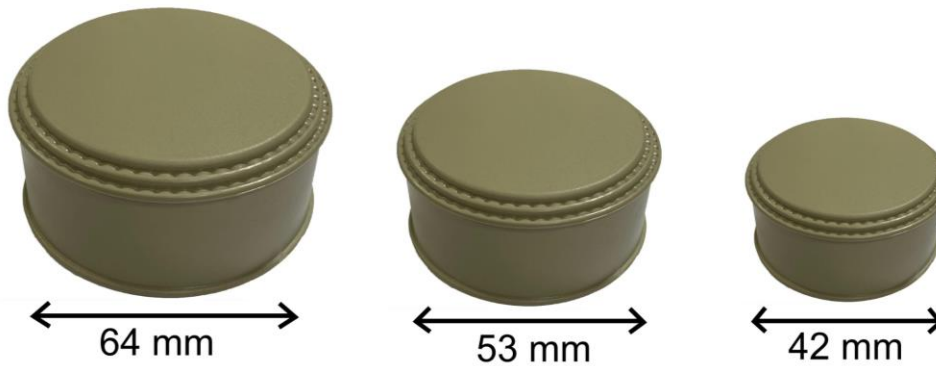

MARBLE SET

87 mm

75 mm

64 mm

53 mm

42 mm

PINK A1 SET

87 mm

75 mm

64 mm

53 mm

42 mm

GREY A1 SET

BLUE A1 SET

OLIVE RUBY SET

87 mm

75 mm

64 mm

53 mm

42 mm

PEARL GREEN RUBY SET

87 mm

75 mm

64 mm